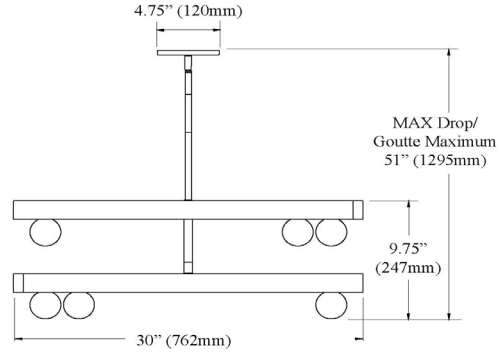

RAL-306C-AGB - Raleigh 6LT Chandelier, AGB w/ Frosted Glass

6 Light Aged Brass Chandelier w/ Frosted Glass

RAL-306C

Height	9.75"
Width/Length	30"
Depth	30"
Weight	8 lbs
Body Material	Metal
Finish/Color	Aged Brass
Type of Finish	Electroplated
Light Qty	6
Light Base	G9
Light Max Watt	25
Light Inc	No

Dimmable	Dimmable
LED Compatible	LED Compatible
Total Wattage	150W
Second Material	Glass
Second Finish/Color	White
Second Type of Finish	Frosted
Rated For	Damp Location
Voltage	120V
Approval	cUL or equivalent
Warranty	1 Year Limited
Install Position	Ceiling
Extension Length	39 (8+11+20)